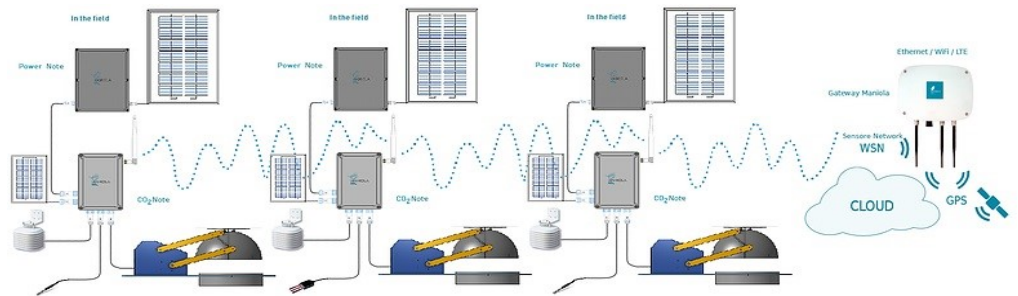

CARBON MOTE

Management on carbon dioxide rilevation

CARBON MOTE, is a software and hardware system by MANIOLA smart sensing, able to detect the content of carbon dioxide released from the ground.

CARBON MOTE

It is a WSN application for managing the respiration detection chambers. web based, which allows the creation of a centralized CO₂ control archive with multiple detection in large spaces.

CARBON MOTE is able to control several CO₂ detection chambers simultaneously, it is made up of configurable receiver / transmitter cards to define, read, control and modulate the environmental parameters.

CARBON MOTE allows to obtain the temporal and spatial distribution of carbon dioxide emissions. There are no limits to installable chambers.

In this way, through any device connected to the internet, it will be possible to carry out analyzes and energy reports on the entire plot of land

GATEWAY is the network access port and has the task of collecting and processing data in the cloud, this allows the display of the status of the plant in real time from any device (computer, smart phone, tablet).