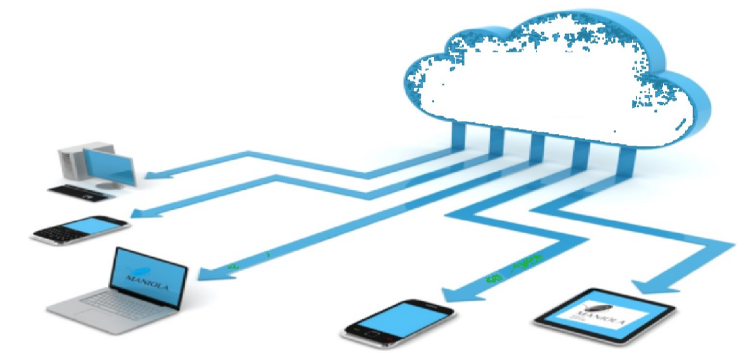

It is a WSN application for managing the respiration detection chambers. web based, which allows the creation of a centralized CO₂ control archive with multiple detection in large spaces.

CARBON MOTE is able to control several CO₂ detection chambers simultaneously, it is made up of configurable receiver / transmitter cards to define, read, control and modulate the environmental parameters.

CARBON MOTE allows to obtain the temporal and spatial distribution of carbon dioxide emissions. There are no limits to installable chambers.

In this way, through any device connected to the internet, it will be possible to carry out analyzes and energy reports on the entire plot of land

TARGETS:

- measuring the CO₂ exchange between soil and atmosphere
- obtain information on the state of health of the land
- calculate the environmental impact of human activities on the territory
- monitor in real time the data relating to each room.

GATEWAY is the network access port and has the task of collecting and processing data in the cloud, this allows the display of the status of the plant in real time from any device (computer, smart phone, tablet).