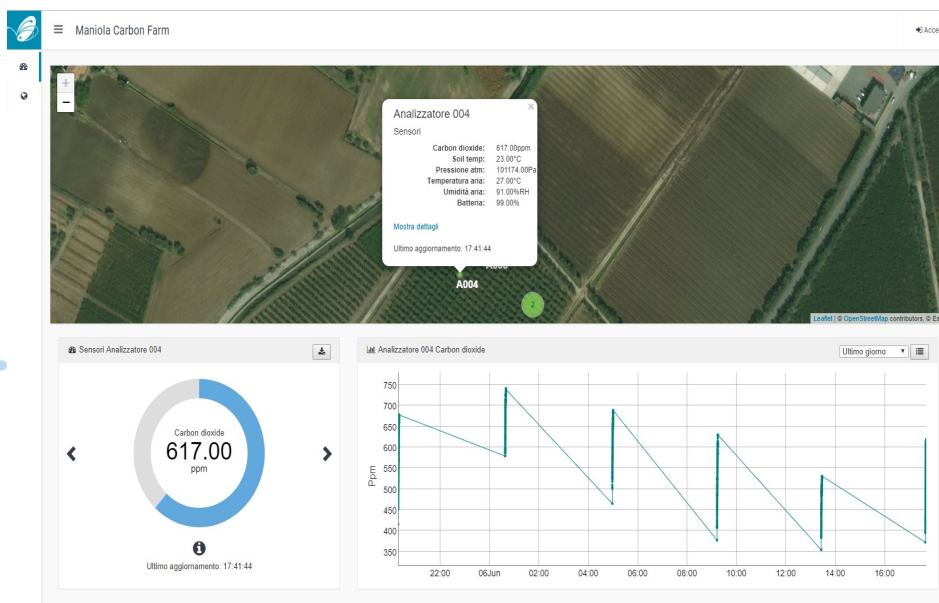

Business Proposal

- Devices to be installed in the field
- Control Unit
- buying hardware
- Buying of units
- Annual subscription for software maintenance
- free software update

TELEPHONE

0039.335.6294890

TELEPHONE

0039.089.46.46.21

info@maniola.net

PARTNER
ZUCCHETTI
IL SOFTWARE CHE CREA SUCCESSO